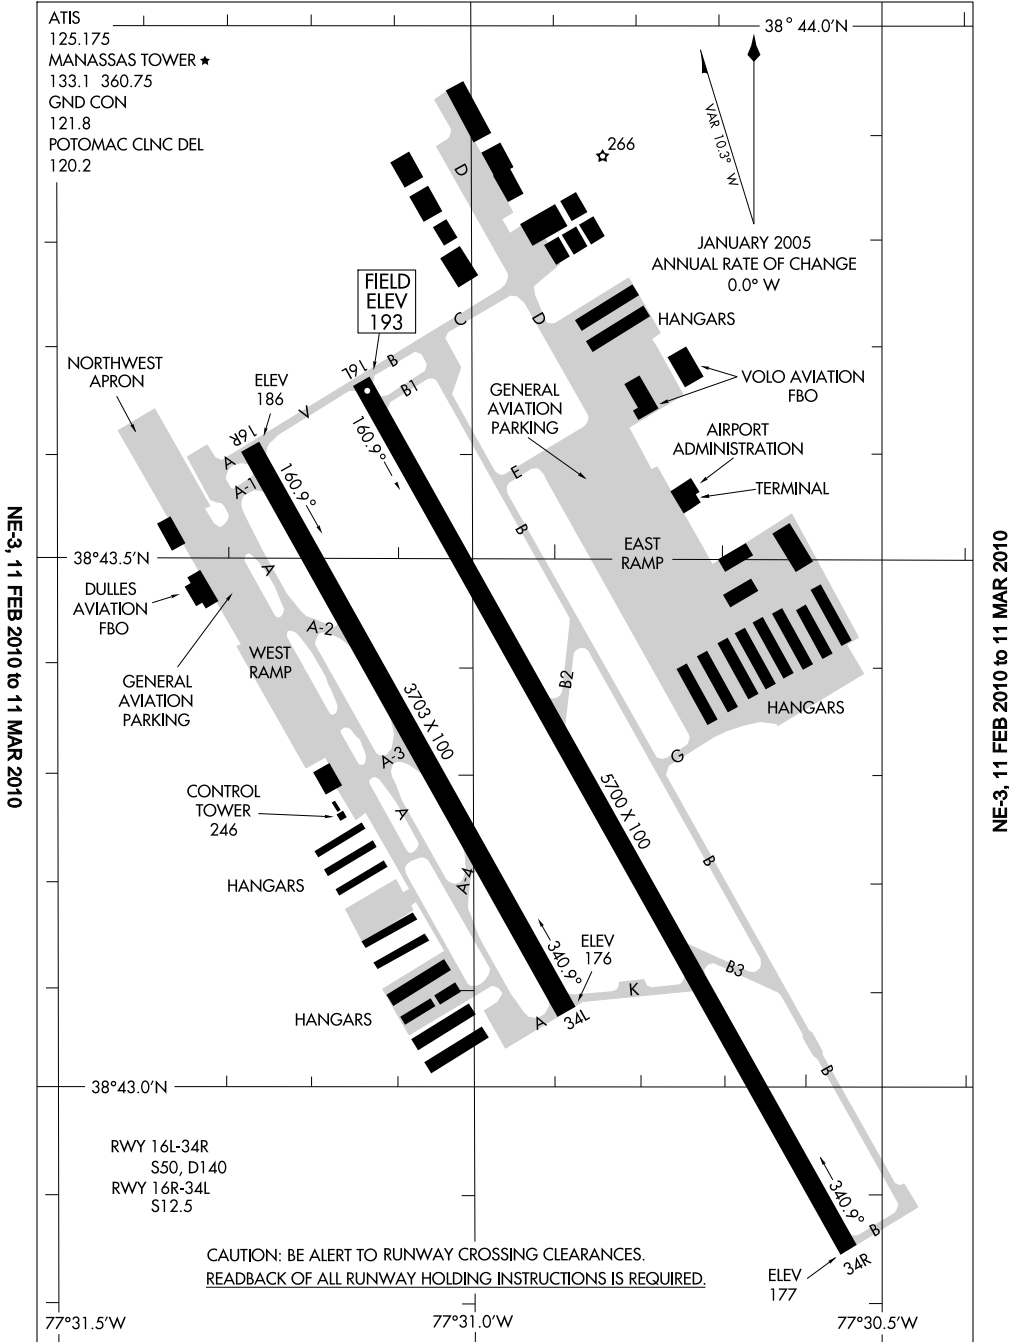

09015

# AIRPORT DIAGRAM

MANASSAS RNLG/HARRY P. DAVIS FIELD (HEF)  
AL-5326 (FAA)

MANASSAS, VIRGINIA

NE-3, 11 FEB 2010 to 11 MAR 2010

NE-3, 11 FEB 2010 to 11 MAR 2010

# AIRPORT DIAGRAM

09015

MANASSAS RNLG/HARRY P. DAVIS FIELD (HEF)  
MANASSAS, VIRGINIA